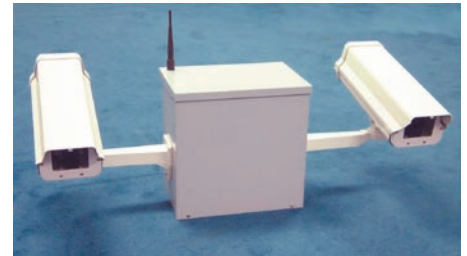

WIRELESS CAMERA PODS

Self-contained pods make it easy to mount your cameras anywhere

NEXTcam wireless camera pods are an easy-to-install alternative to wired cameras. Each of these bundled solutions supports up to three fixed cameras and one pan-tilt-zoom (PTZ) camera, so they can be easily upgraded with additional cameras as your needs grow:

- **Wireless PTZ Pod**—includes PTZ dome camera
- **Wireless Dual Pod**—includes two fixed cameras
- **Wireless Single Pod**—includes one fixed camera

Cameras and pods can be located indoors or out. Simply mount the pod to a wall or pole and connect a single power cord to ordinary wall power. The wireless network securely transmits video back to the server. The basic antenna provides up to 1000 ft line-of-sight range back to the server. NEMA weatherproof enclosures with heaters and blowers defrost and defog the cameras in bad weather conditions.

Wireless PTZ Pod:

- Pan-tilt-zoom dome camera
- 1.0 lux low light capability
- 470 TVL resolution
- Hi Res Megapixel Cam option

The Wireless PTZ Pod's dome camera can be remote-controlled with the virtual joystick interface to bring close-up views of different areas of your job site.

Wireless Dual Pod:

- Two fixed cameras
- 1.0 lux low light capability
- 470 TVL resolution
- Hi Res Megapixel Cam option

The Wireless Dual Pod has two fixed cameras that can be independently positioned to view different areas of your job site.