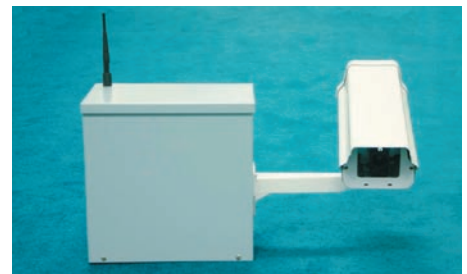

Wireless Single Pod:

- One fixed camera
- 1.0 lux low light capability
- 470 TVL resolution
- Optional dummy cameras

The Wireless Single Pod has a fixed camera for 24/7 coverage of a specific area of your job site.